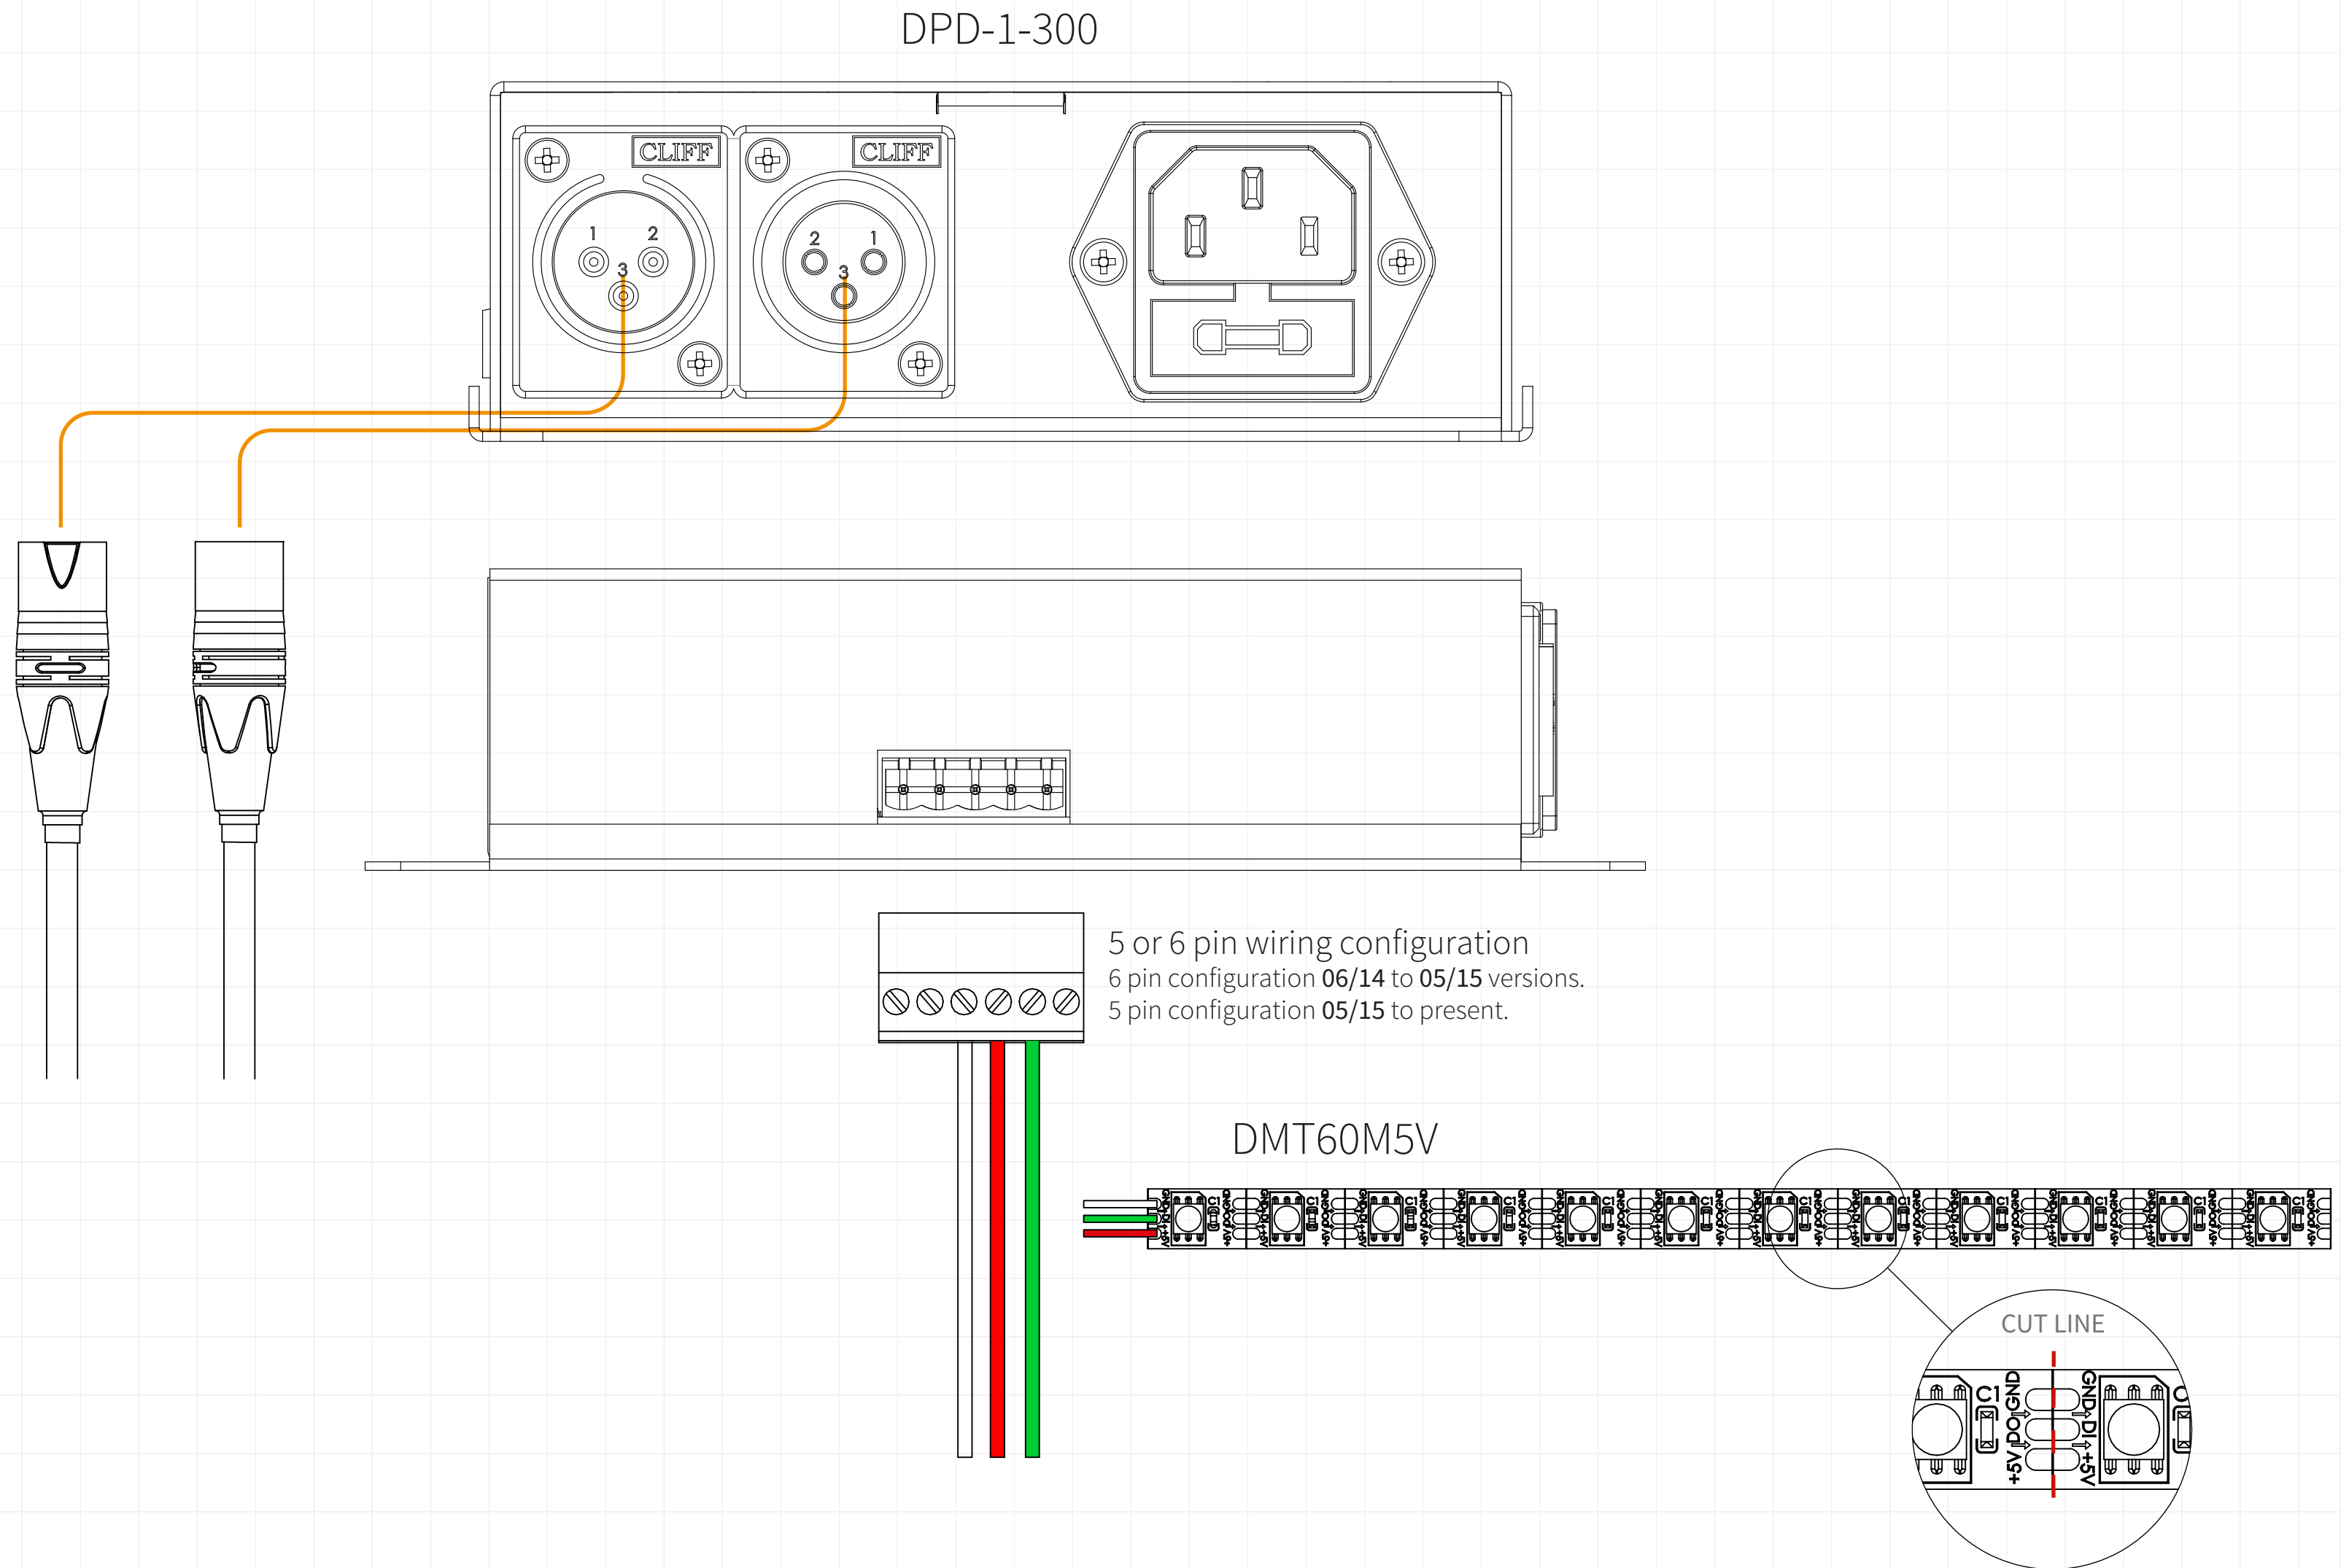

Schematic Drawing  
**DPD-1-300 (5V)**

Date: 06/01/2016

Email: sales@digitaltape.com

Contact: +44 (0)1162 783 541